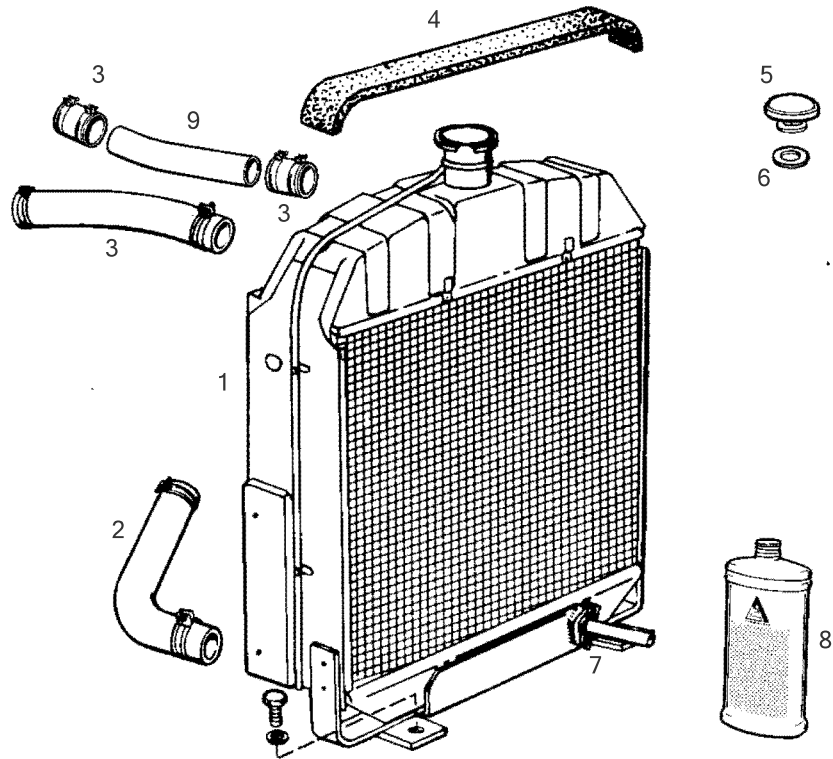

D17 TRACTOR (PRIOR TO SERIES IV)

110

D17 TRACTOR
COOLING SYSTEM

RADIATOR
ALL MODELS

Item	Part Number	Qty	Description
1	70229704	1	RADIATOR ASY. (diesel) (Incl. Item 5) (Prior Tr. S/N 38964)
	70236935	1	RADIATOR ASY. (diesel) (Incl. Item 5) (Eff. Tr. S/N 38964)
	70229702	1	RADIATOR ASY. (gasoline) (Incl. Item 5)
	70923114	2	SCREW
	70916966	2	LOCKWASHER
2	70233153	1	HOSE, radiator, bottom (diesel) (Prior Tr. S/N 38964)
	70235356	1	HOSE, radiator, bottom (diesel) (Eff. Tr. S/N 38964)
	70229209	1	HOSE, radiator, bottom (gasoline)
	70921912	2	CLAMP, hose
3	70229636	1	HOSE, radiator, top (gasoline)
	70921912	2	CLAMP, hose
	70226893	2	HOSE, radiator, top (diesel) (Prior Tr. S/N 38964)
	70235361	1	HOSE, radiator, top (diesel) (Eff. Tr. S/N 38964)
	70921913	2	CLAMP, hose (4 used Prior Tr. S/N 38964)
4	70236813	1	PAD, sealing, radiator, top (diesel) (Eff. Tr. S/N 38964)
5	70254891	1	CAP, radiator (pressure type)
6	70230457	1	SPACER, radiator cap (For Grove tractor)
7	70229210	1	COCK, drain
	70229634	1	HOSE, drain cock
8	70916010	-	OIL, soluble, for radiators (1/2 pt.)
9	70229558	1	PIPE, inlet (diesel) (Prior Tr. S/N 38964)