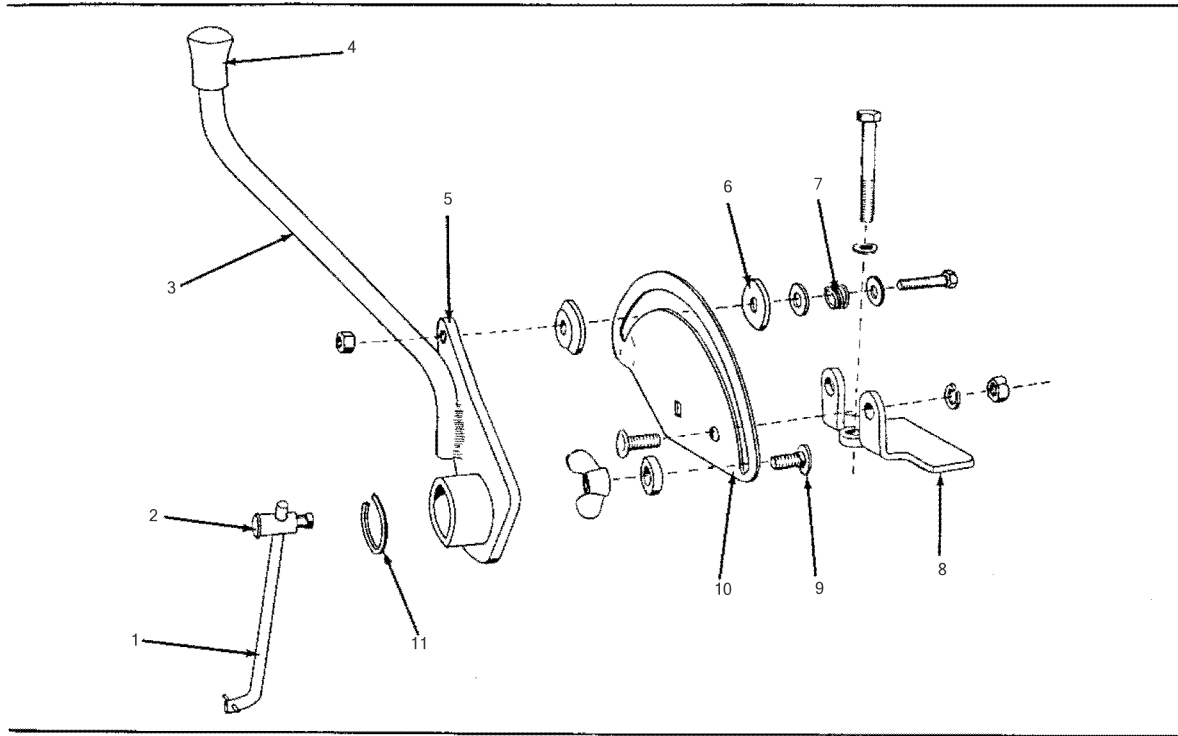

CA TRACTOR

HYDRAULIC PUMP HAND CONTROL

**AGCO Allis  
CA TRACTOR**

79001546

**HYDRAULIC SYSTEM - HYDRAULIC PUMP HAND CONTROL**

Page 122

<b>Item</b>	<b>Part Number</b>	<b>Qty</b>	<b>Description</b>
1	70225221	1	ROD, control
	70904001	1	PIN, cotter
2	70235812	1	PIN, control rod
	70903807	1	SETSCREW
3	70225651	1	LEVER, hand control (Used prior to No. 1182 on tr. No. CA-1185 thru 25124)
	70225920	1	LEVER, hand control (Used on tr. No. CA25124 & up) (Use 1-70232756, 1-70910510)
4	70220901	1	KNOB, hand control lever
5	70225649	1	ARM ASY., hand control (Use 1-70225913, 1-70232756, 1-70920510, 1-70913027) (Used prior to tr. No. CA-25124)
	70910335	2	WASHER, plain
	70915262	1	NUT
	70225913	1	ARM, hand control (Used on tr. No. CA25124 & up)
	70913027	1	CAPSCREW
	70914321	1	NUT
6	70225265	2	WASHER, friction, control lever
7	70225268	1	SPRING, control lever friction washer
8	70225222	1	BRACKET, control quadrant
	70905665	2	CAPSCREW
	70904205	2	LOCKWASHER
	70910335	2	WASHER, plain
9	70915040	1	BOLT, control lever stop (w/o nut)
	70911416	1	WASHER, plain
	70915017	1	NUT, wing
10	70225264	1	QUADRANT, control
	70913325	2	BOLT
	70904205	2	LOCKWASHER
11	70207416	1	RING, snap, lever retaining