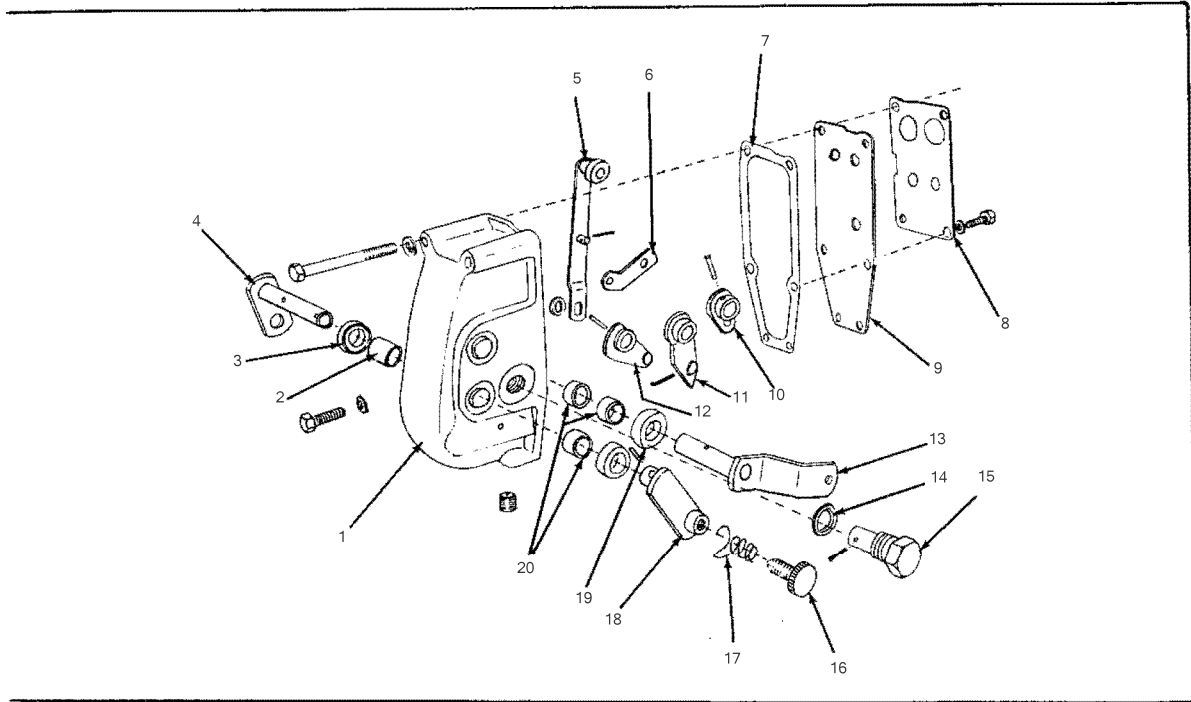

CA TRACTOR

HYDRAULIC PUMP DRAWBAR CONTROL

HYDRAULIC SYSTEM - HYDRAULIC PUMP DRAWBAR CONTROL

Item	Part Number	Qty	Description
1	70225205	1	HOUSING ASY., control (Incl. Items 2 & 20)
	70905268	2	CAPSCREW (Long)
	70903772	2	CAPSCREW (Short)
	70904205	4	LOCKWASHER
	70907859	1	PLUG, pipe
2	70225207	1	BUSHING, regulating shaft (Long)
3	70224558	2	SEAL, oil, regulating shaft
4	70225210	1	SHAFT ASY., regulating
5	70224971	1	LEVER ASY., control valve
	70904001	1	PIN, cotter
6	70226716	1	LINK, control valve lever
7	70222578	1	GASKET, housing to cover
8	70222579	1	GASKET, housing cover to pump body
9	70222581	1	COVER, housing
	70905656	2	CAPSCREW
	70904204	2	LOCKWASHER
10	70222573	1	LEVER ASY., hand control
	70915022	1	PIN, groove
	70904001	1	PIN, cotter
11	70225213	1	CAM ASY., regulating
	70904001	1	PIN, cotter
	70912369	1	WASHER, plain
12	70222570	1	LEVER ASY., regulating
	70915022	1	PIN, groove
13	70225212	1	SHAFT ASY., hand control
14	70225209	1	GASKET, regulating cam pivot screw
15	70225208	1	SCREW, pivot, regulating cam
	70900801	1	PIN, cotter
16	70224555	1	SCREW, lockout, drawbar control
17	70224556	1	SPRING, drawbar control lockout screw
18	70225211	1	ARM ASY., lockout, drawbar control
	70915022	1	PIN
19	70224558	1	SEAL, oil, hand control shaft
20	70224557	3	BUSHING, shaft (Short)